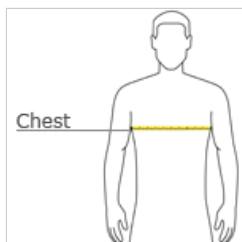

- 3.8-ounce, 100% polyester interlock with PosiCharge technology
- Removable tag for comfort and relabeling
- Set-in sleeves

Given the extreme heat required for sublimation, please consult with your decorator. It is highly recommended to sample test product by color before production.

HOW TO MEASURE

CHEST WIDTH

Measure under the arm and around the fullest part of the chest with arms down, keeping tape horizontal.

SIZE CHART

	XS	S	M	L	XL	2XL	3XL	4XL
Chest	32-34	35-37	38-40	41-43	44-46	47-49	50-53	54-57